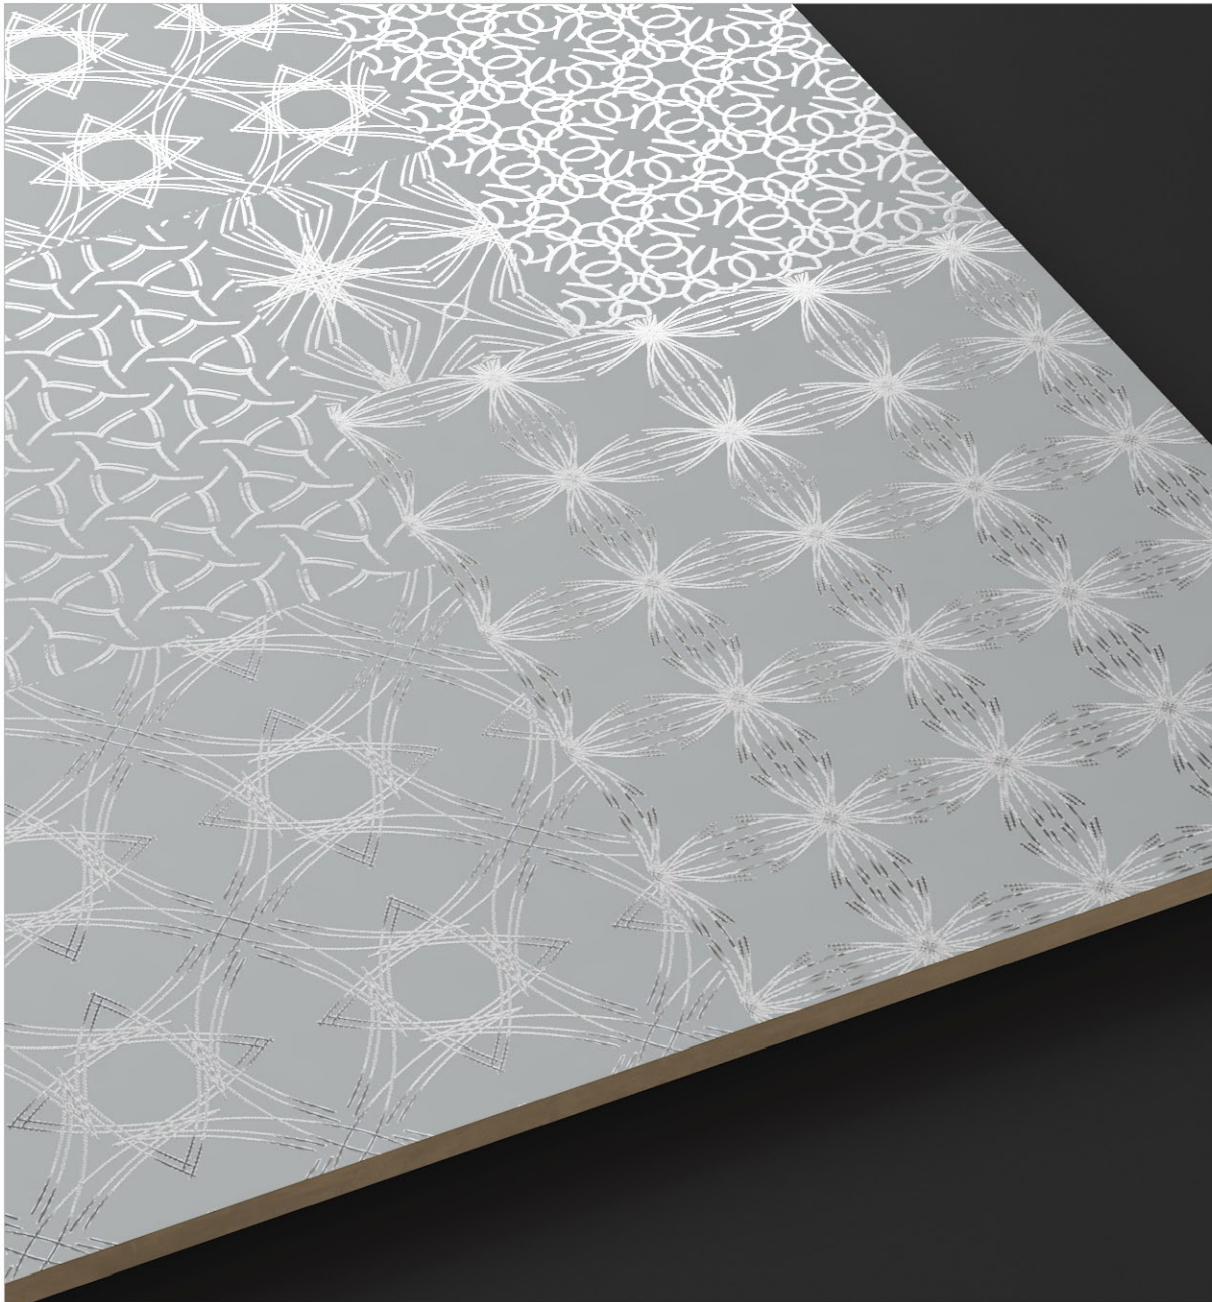

600x1200mm

Significant Sizes –
Artistry that excites

Grenite Gray D'cor-2 | Grenite Gray

600x1200mm | Pastel Carving

Pastel
Carving

600x1200mm

Significant Sizes –
Artistry that excites

Grenite Gray D'cor-3 | Grenite Gray
600x1200mm | Pastel Carving