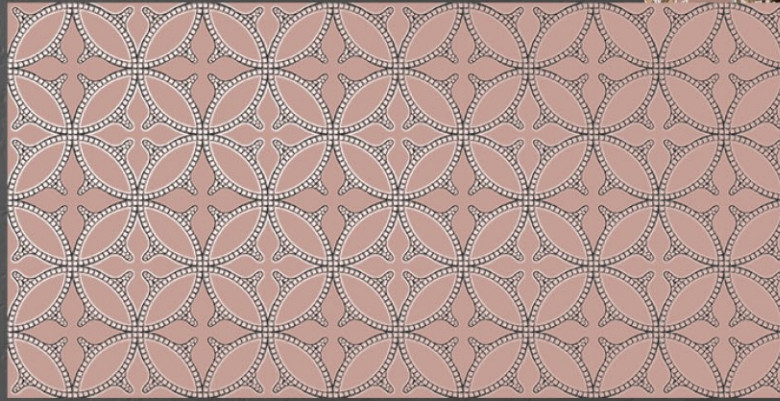

Light Green D'cor-5 | Light Green

600x1200mm | Pastel Carving

Pastel
Carving

600x1200mm

Crisp Patterns –
Redefine your décors

Light Green D'cor-6 | Light Green

600x1200mm | Pastel Carving

06