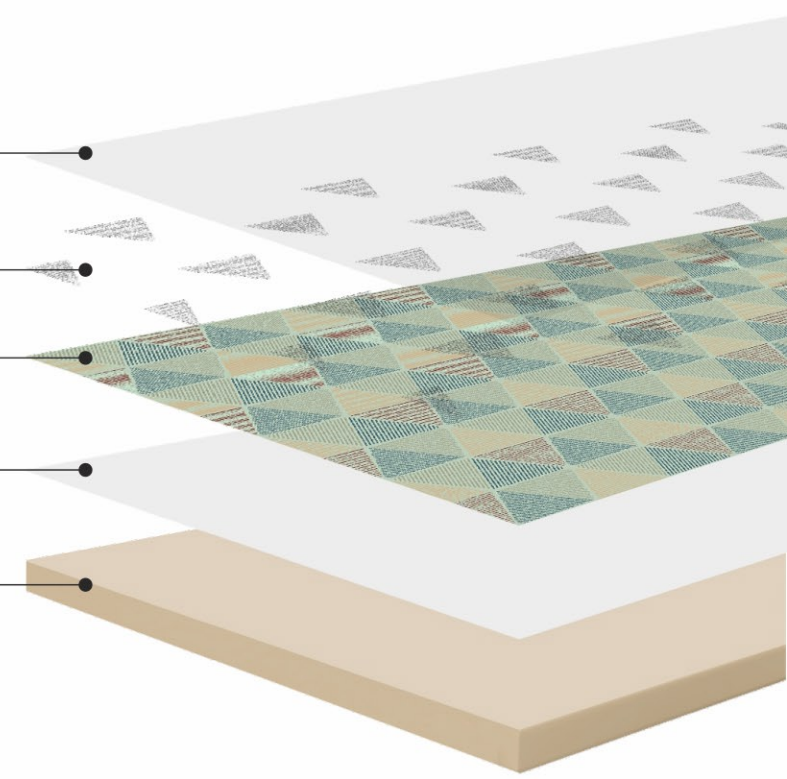

www.pastelcarving.com

Decoronex

Reference site about Lorem Ipsum, giving information on its origins, as well as a random Ipsum generator.

Carving

600x1200mm

An attractive element waiting to be added into every modern ambiance, the Carving finish by Pastel Carving is a splendid reactive finish. Thanks to our extreme focus on glazing and polishing accuracy, the Carving finish possesses properties like durability, eternal glow, and poised finesse. With h t his accuracy and precision comes in-depth detailing in tiles, which looks other-worldly.

- TR Layer
- Carving Layer
- Digital Printing
- Hi quality White glazed layer
- Vitrified Body

A tile collection that masters the art of abstraction to creatively instill vivid elements, expressions, and styles in your interiors.