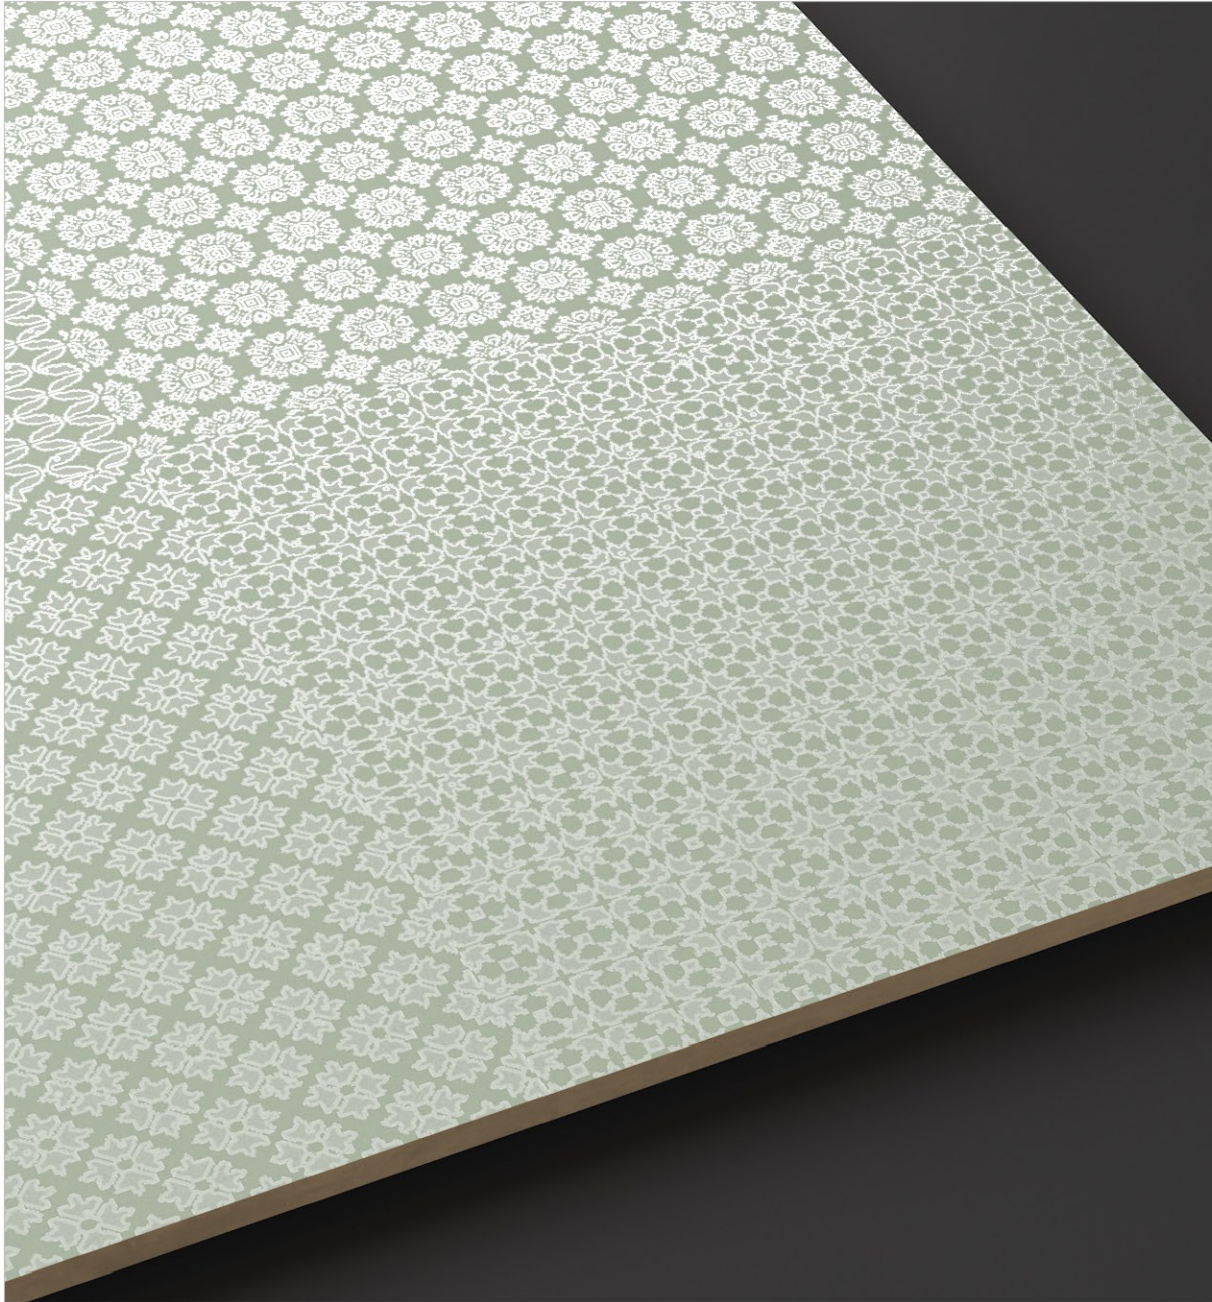

Pastel
Carving

600x1200mm

Crisp Patterns –
Redefine your décors

Light Green D'cor-4 | Light Green

600x1200mm | Pastel Carving

Pastel
Carving

600x1200mm

Crisp Patterns –
Redefine your décors