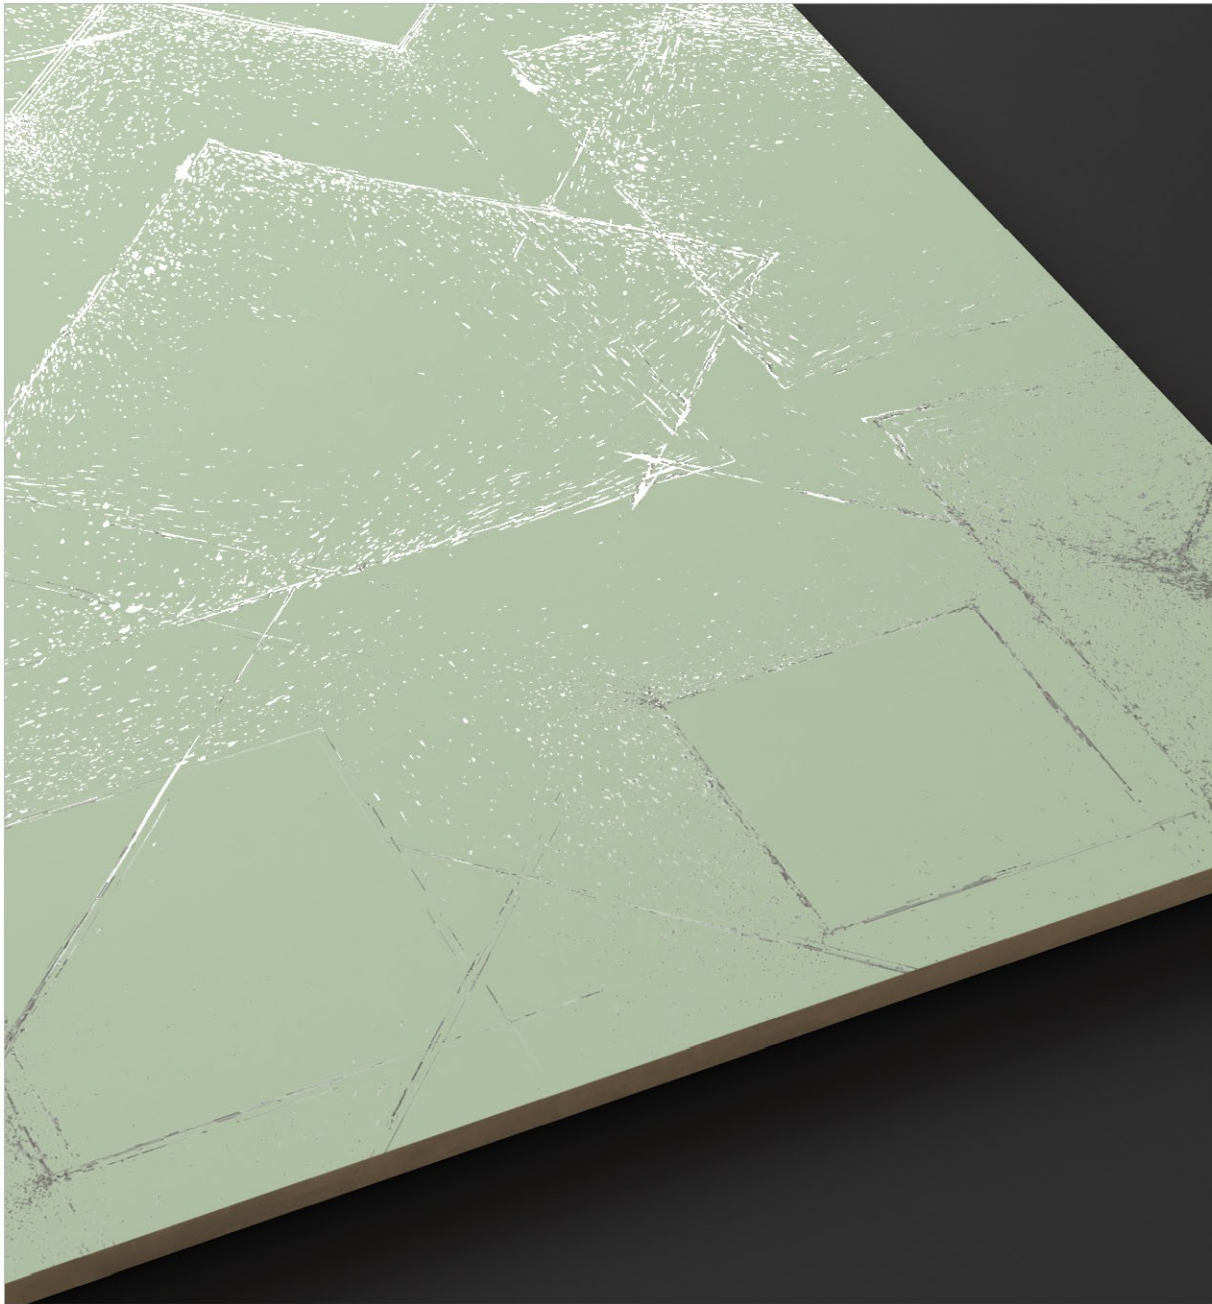

Profound Variety with a delightful feel

Pastel
Carving

600x1200mm

Crisp Patterns –
Redefine your décors

Light Green D'cor-1 | Light Green

600x1200mm | Pastel Carving

Pastel
Carving

600x1200mm