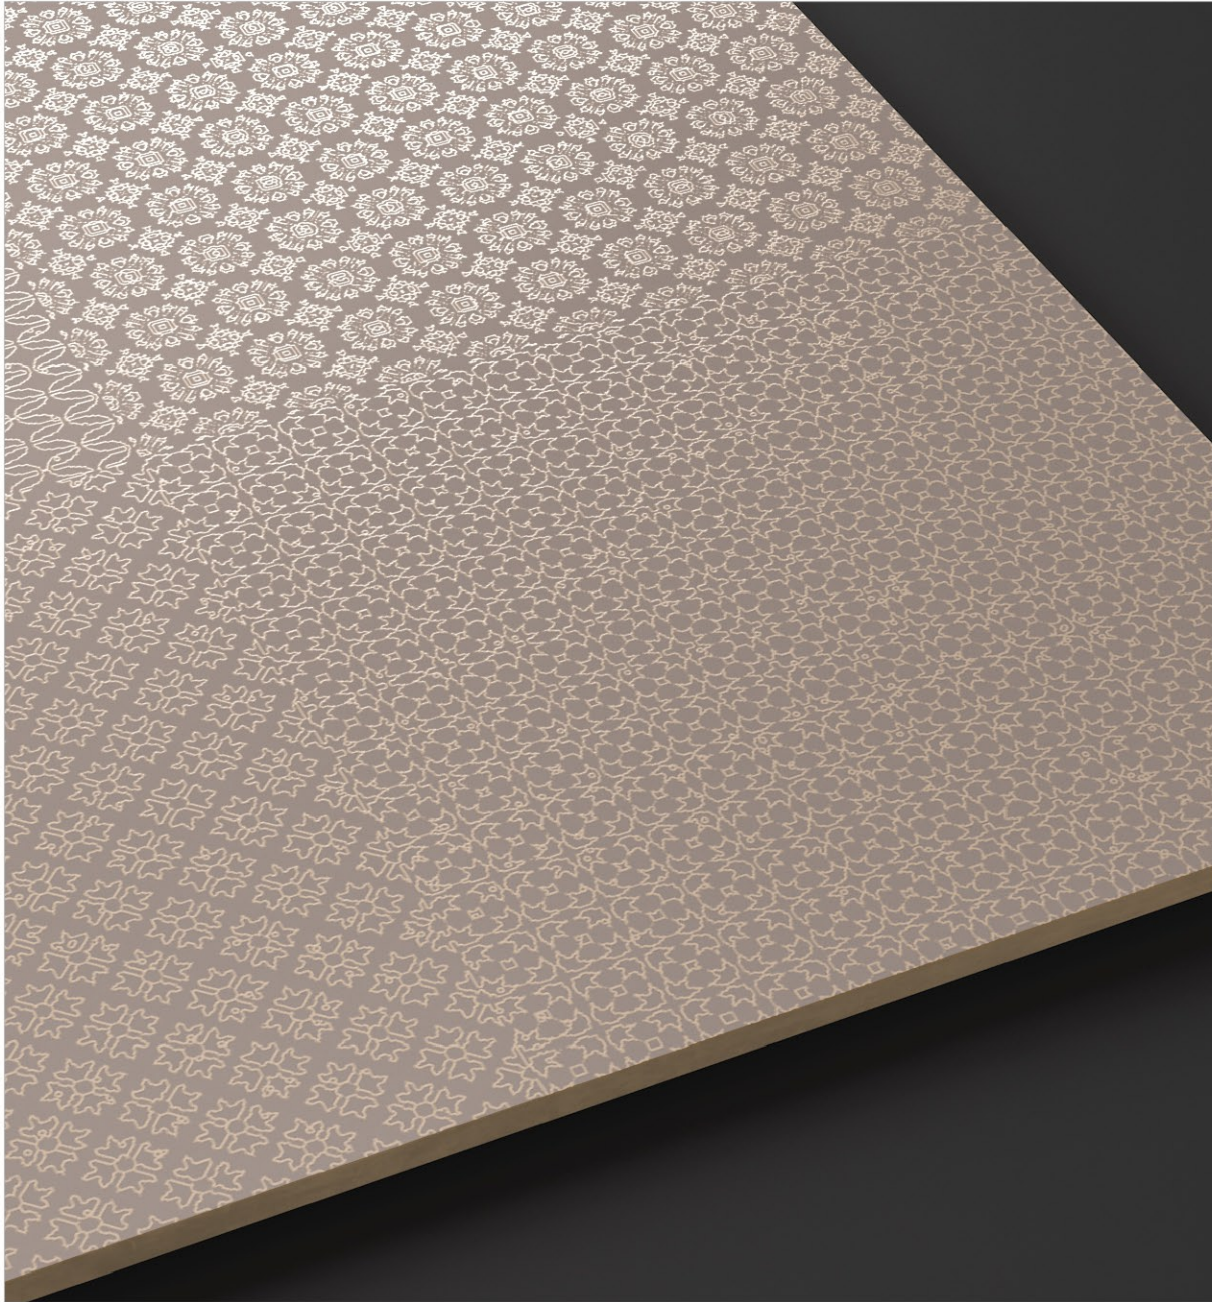

Pastel
Carving

600x1200mm

Be Brilliant -
Touch of luxury

Caramel D'cor-1 | Caramel

600x1200mm | Pastel Carving

Pastel
Carving

600x1200mm

Be Brilliant -
Touch of luxury