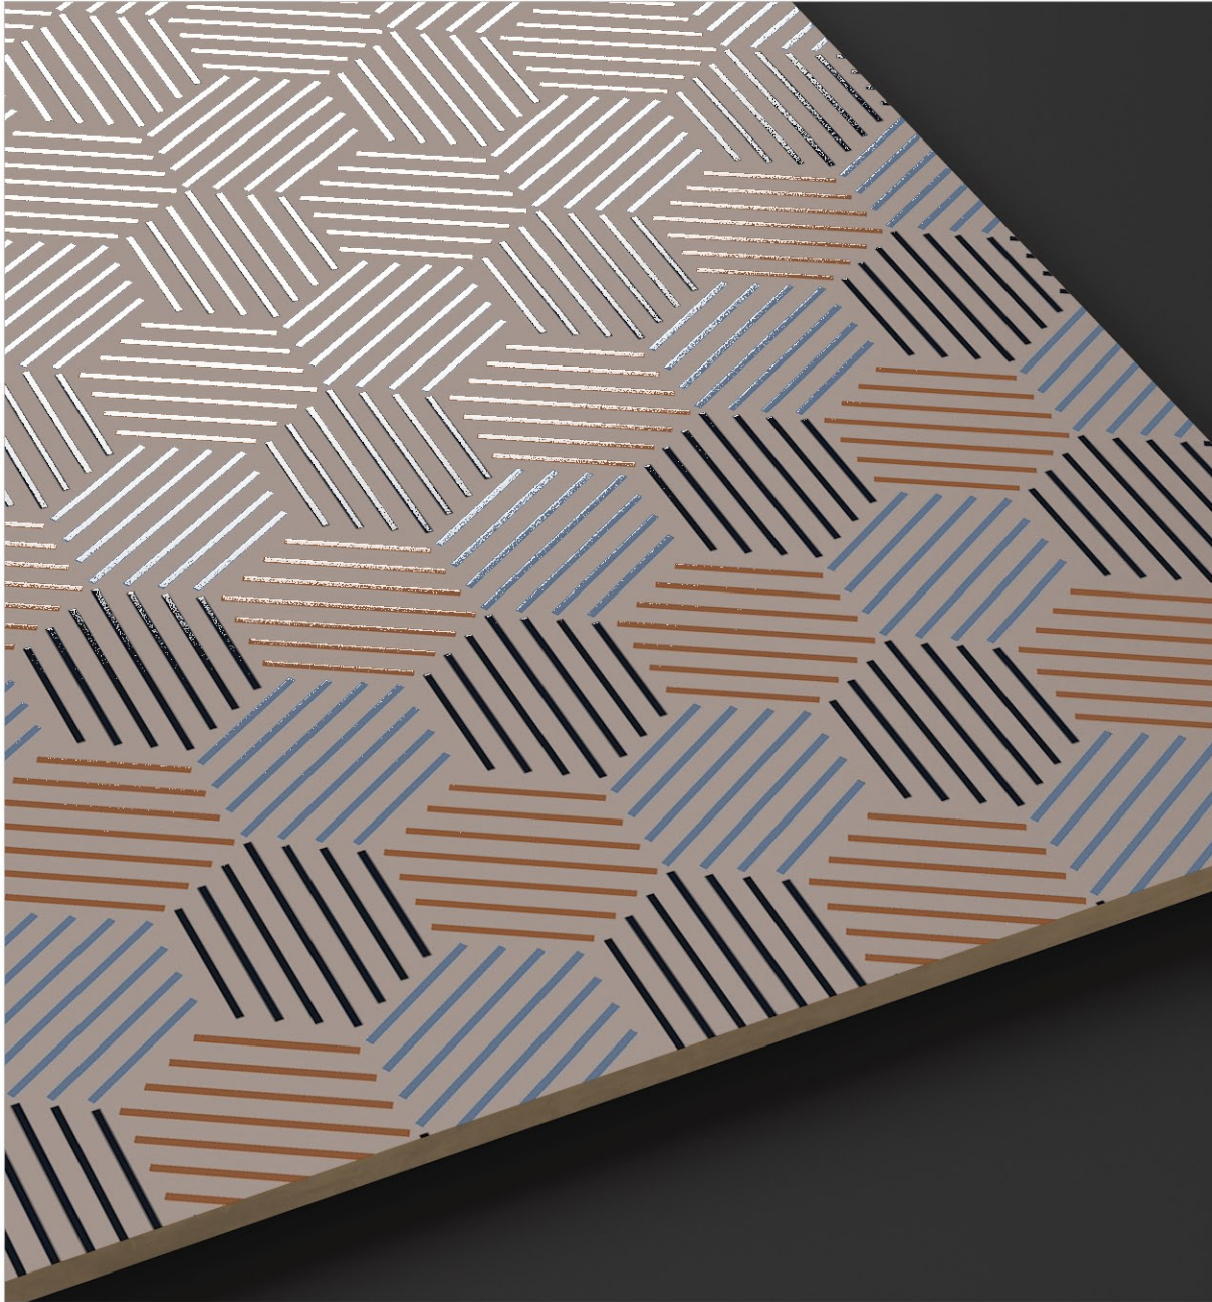

Pastel
Carving

600x1200mm

Be Brilliant -
Touch of luxury

Caramel D'cor-1 | Caramel

600x1200mm | Pastel Carving

Pastel
Carving

600x1200mm

Be Brilliant -
Touch of luxury