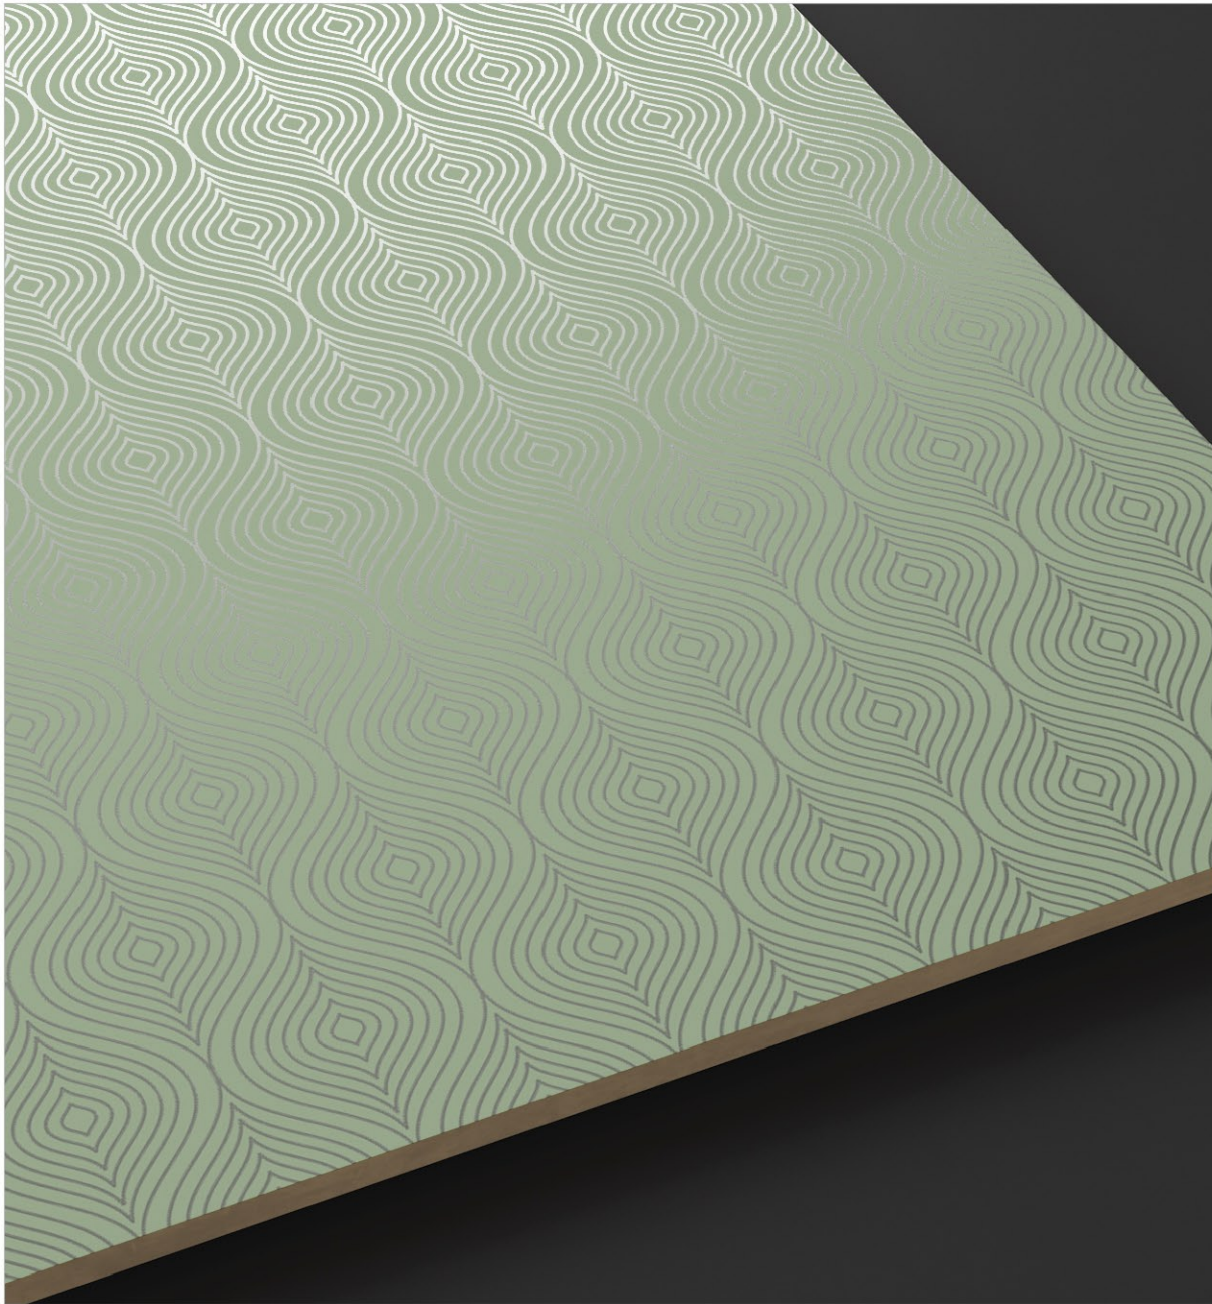

Pastel
Carving

600x1200mm

Crisp Patterns –
Redefine your décors