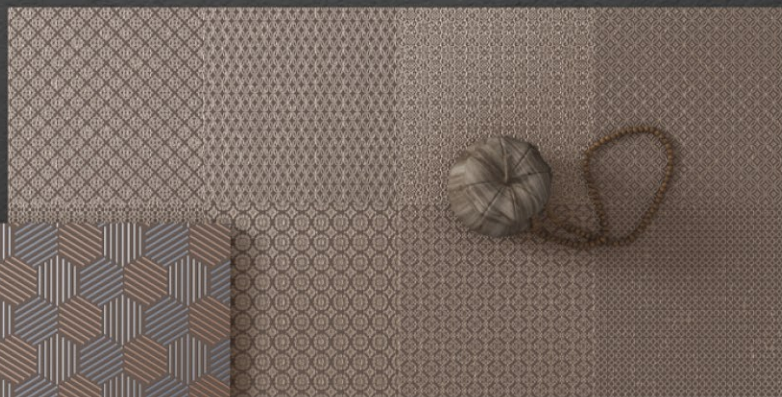

Pastel
Carving

600x1200mm

Be Brilliant -
Touch of luxury

Caramel D'cor-1 | Caramel

600x1200mm | Pastel Carving

Pastel
Carving

600x1200mm

Be Brilliant -
Touch of luxury