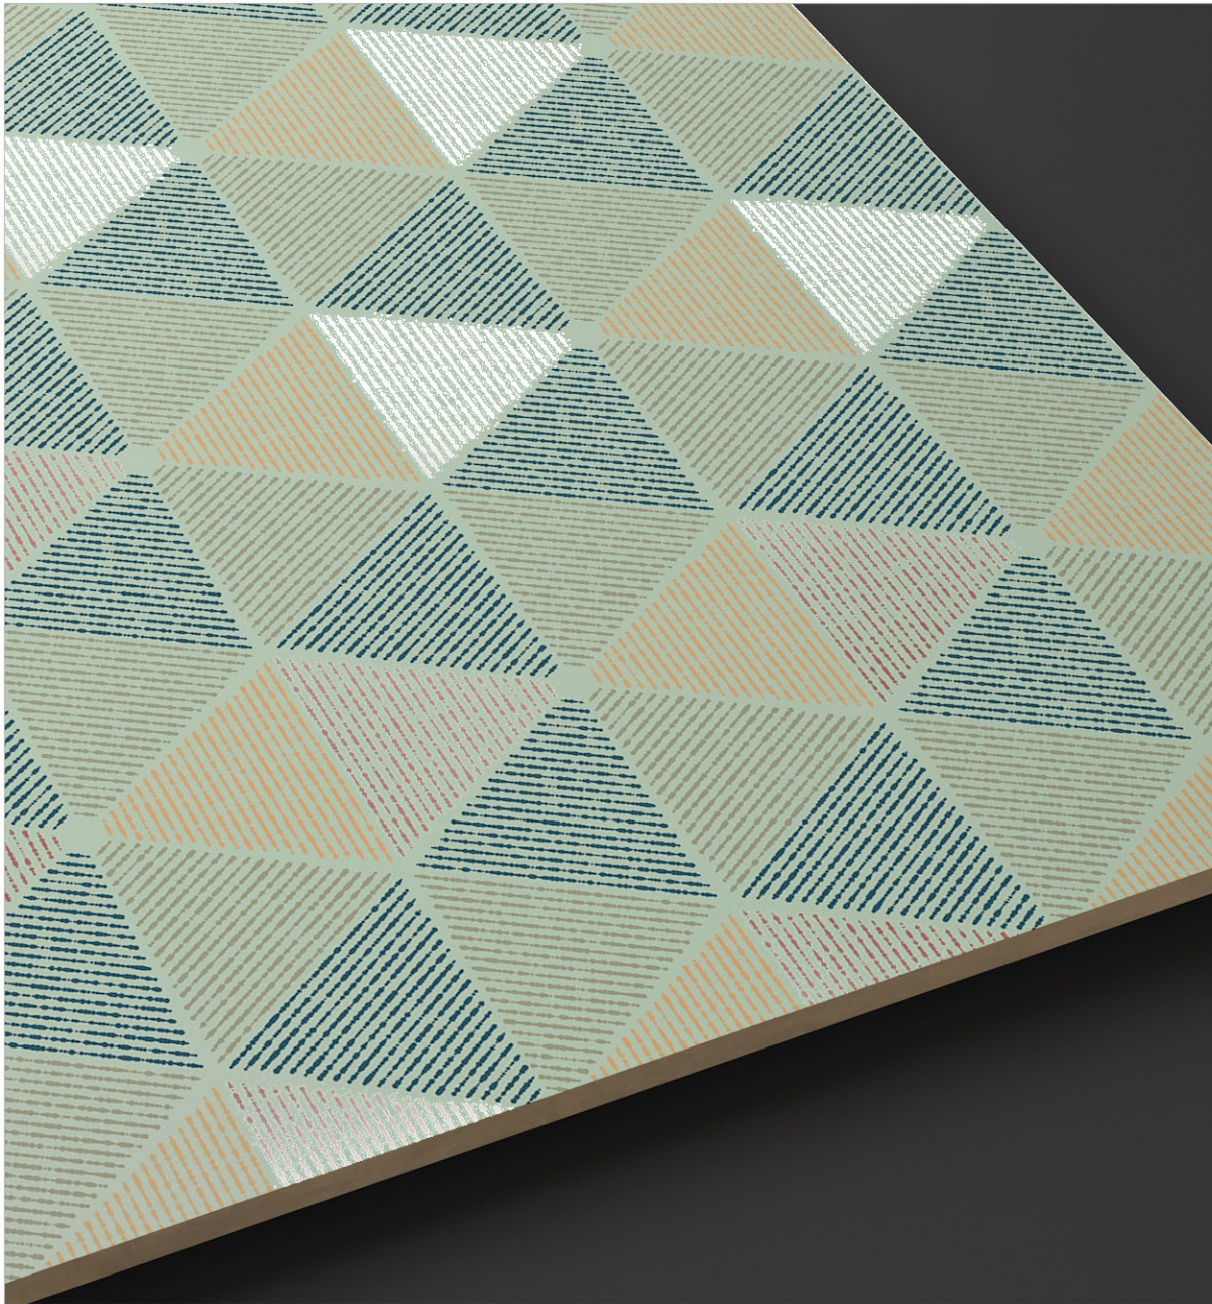

Pastel
Carving

600x1200mm

Crisp Patterns –
Redefine your décors