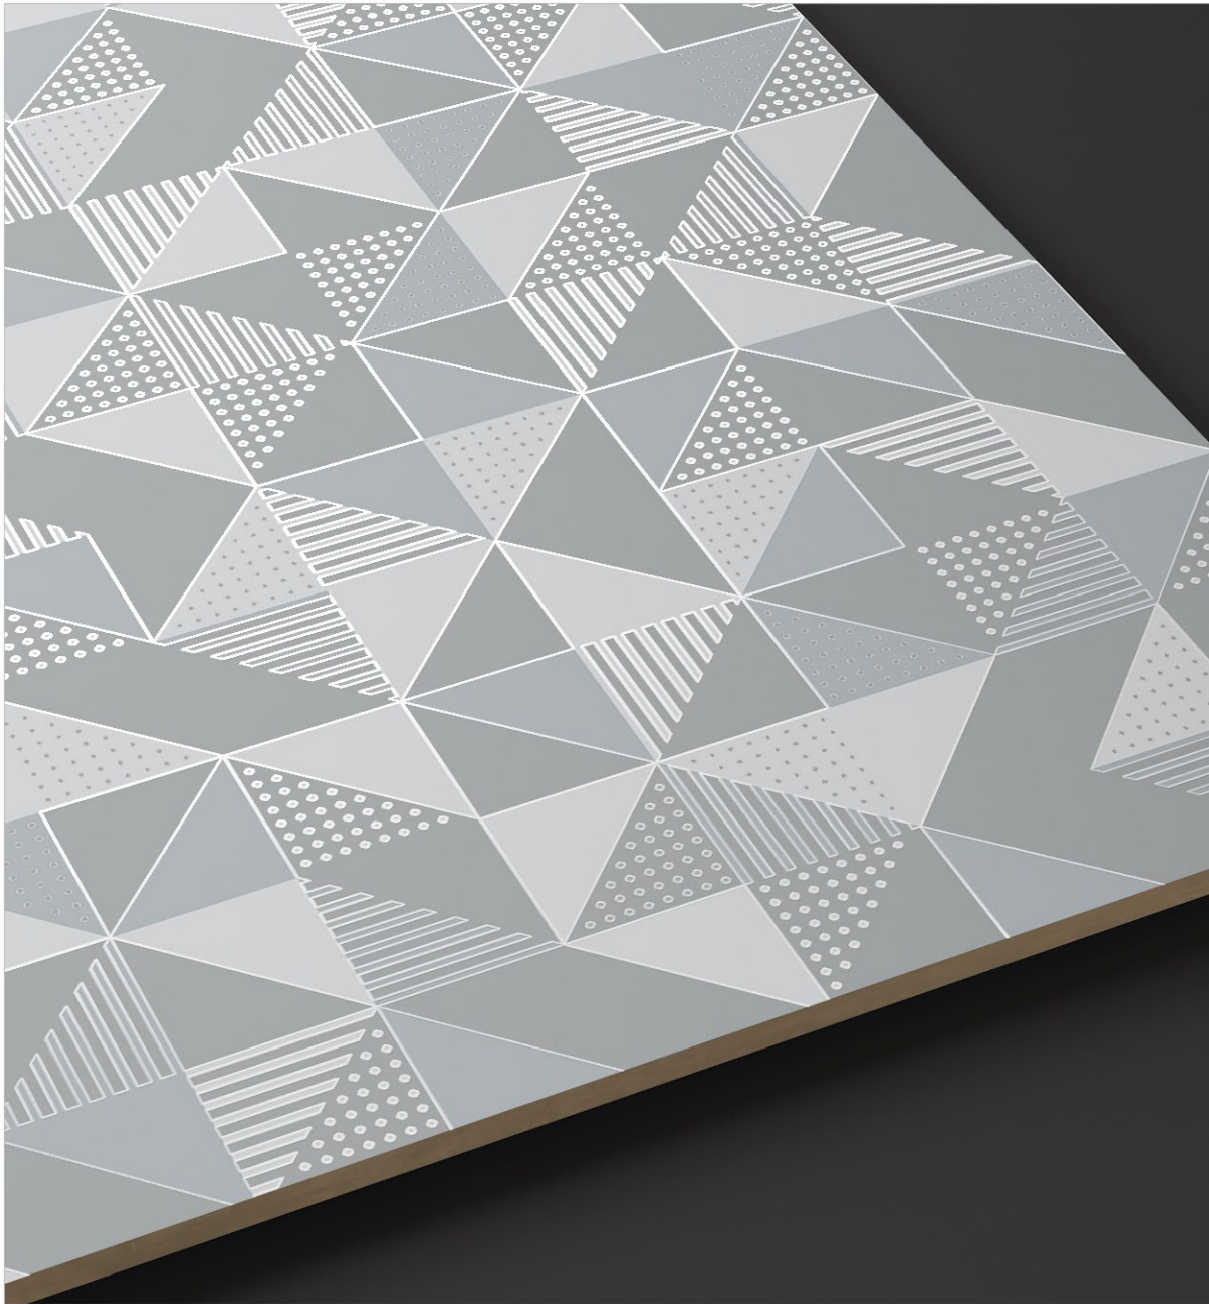

Grenite Gray

Gives meaning to scattered thoughts

Pastel
Carving

600x1200mm

Significant Sizes –
Artistry that excites

Grenite Gray D'cor-1 | Grenite Gray

600x1200mm | Pastel Carving

Pastel
Carving