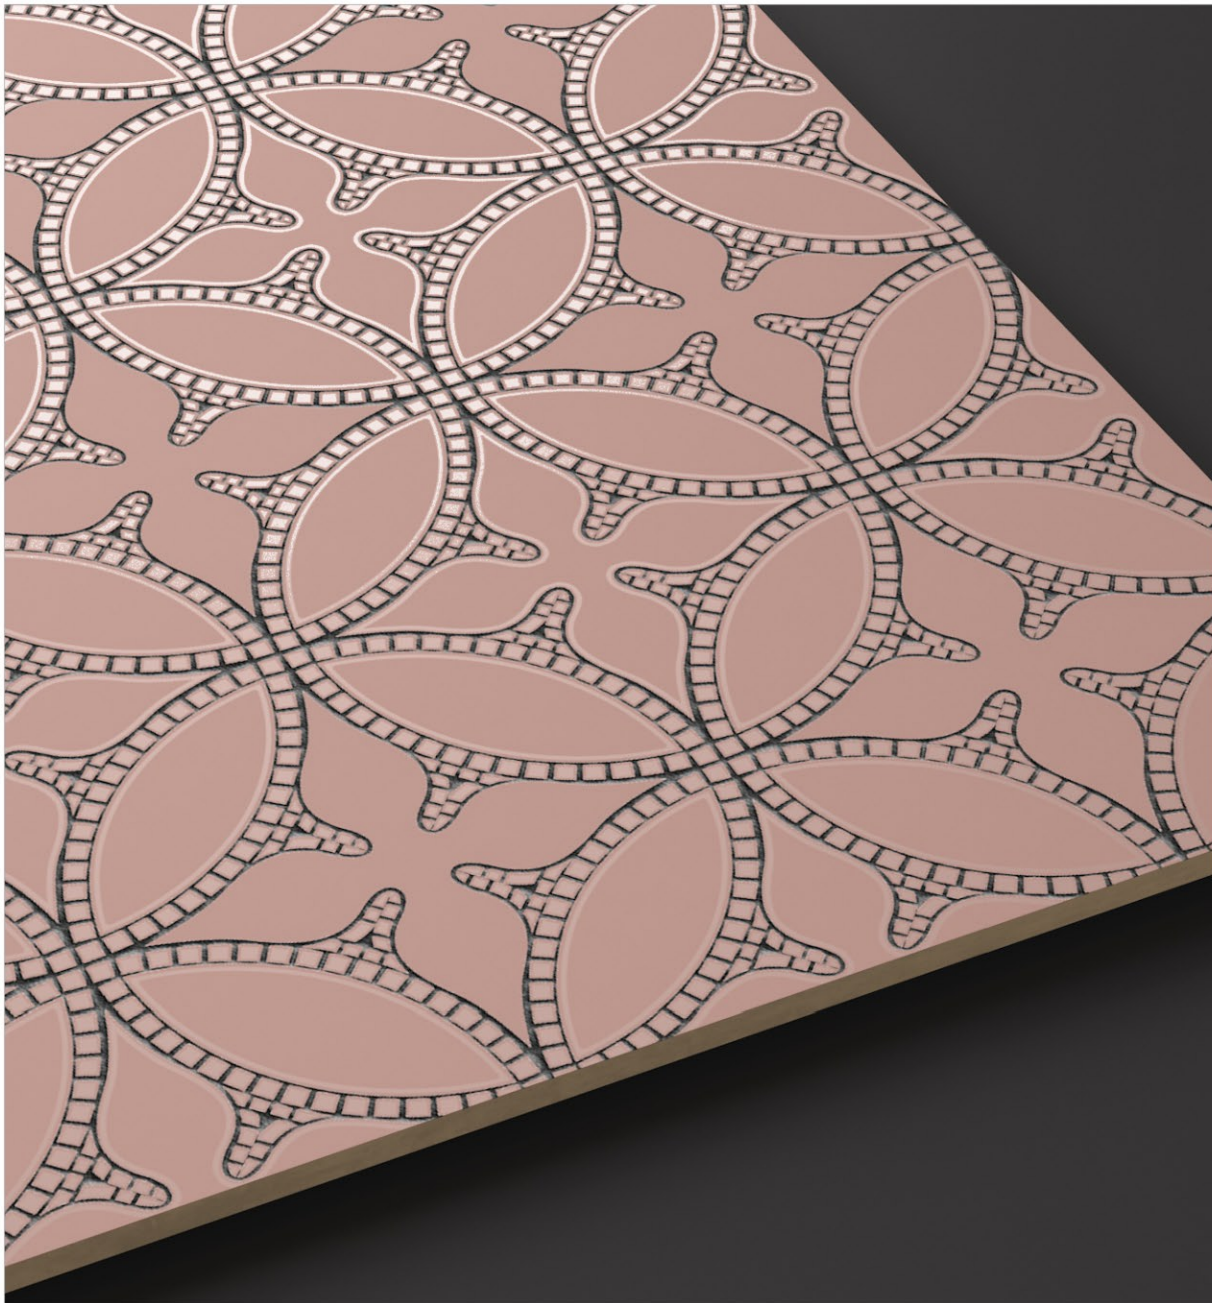

600x1200mm

Premium Tiles –
Exhibit royal panache

Ruby D'cor-3 | Ruby
600x1200mm | Pastel Carving

Pastel
Carving

600x1200mm

Premium Tiles –
Exhibit royal panache

Ruby D'cor-4 | Ruby

600x1200mm | Pastel Carving