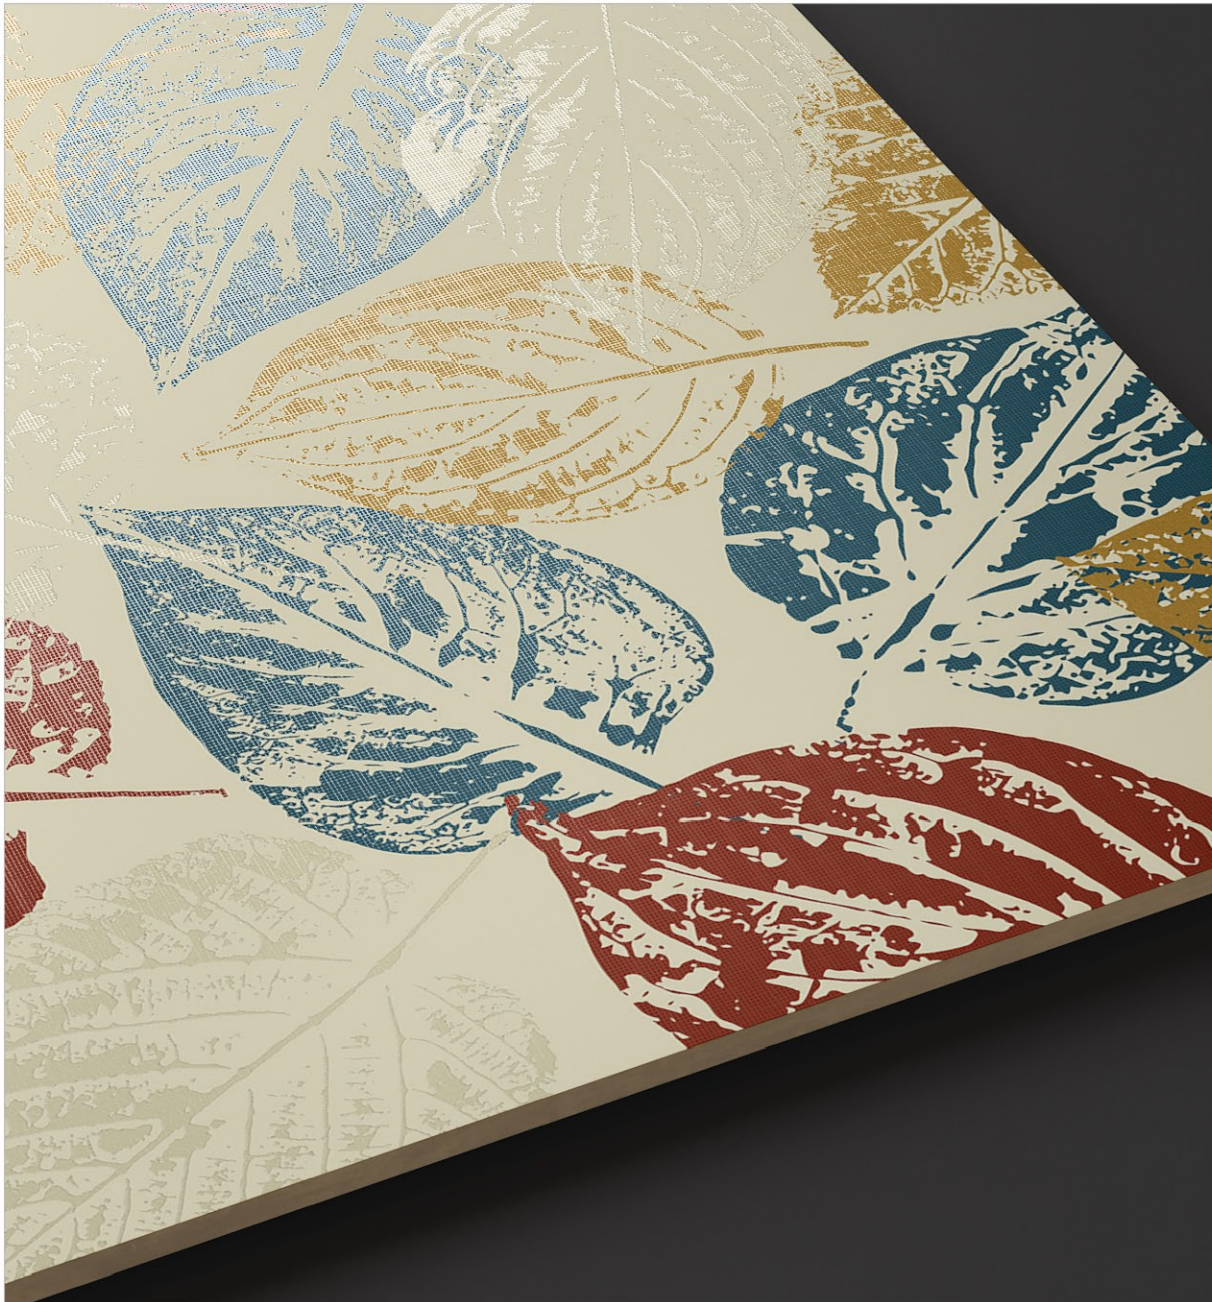

Pastel
Carving

600x1200mm

Unique Designs –
Feel the goodness

Amber D'cor-6 | Amber

600x1200mm | Pastel Carving