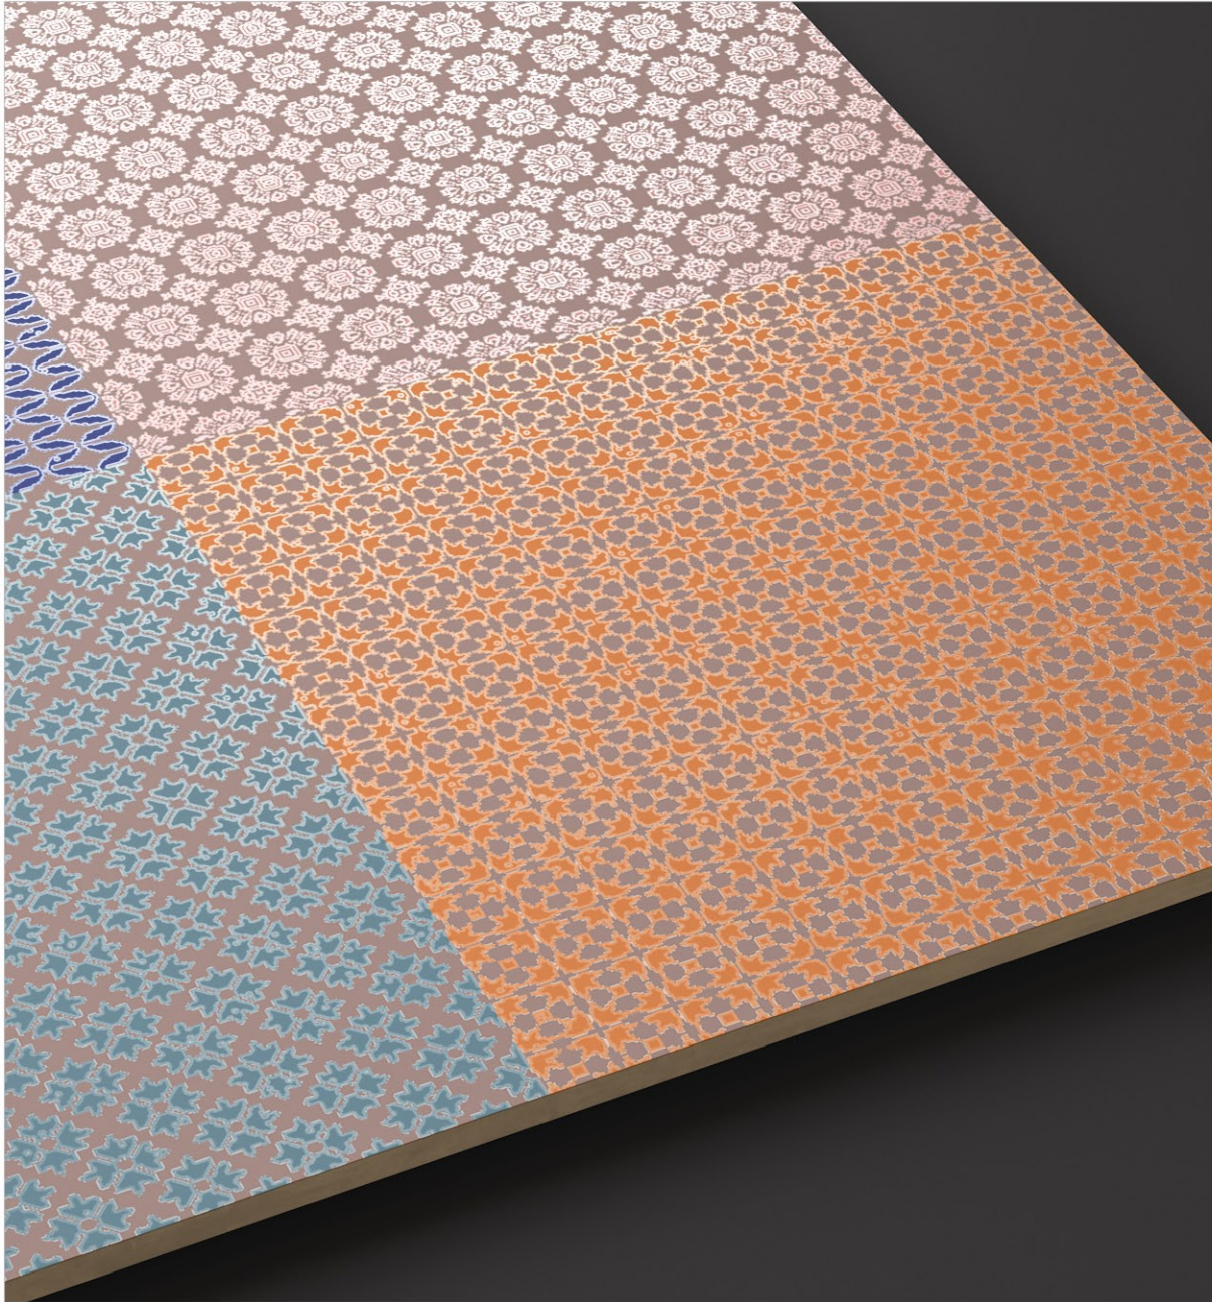

Pastel
Carving

600x1200mm

Premium Tiles –
Exhibit royal panache