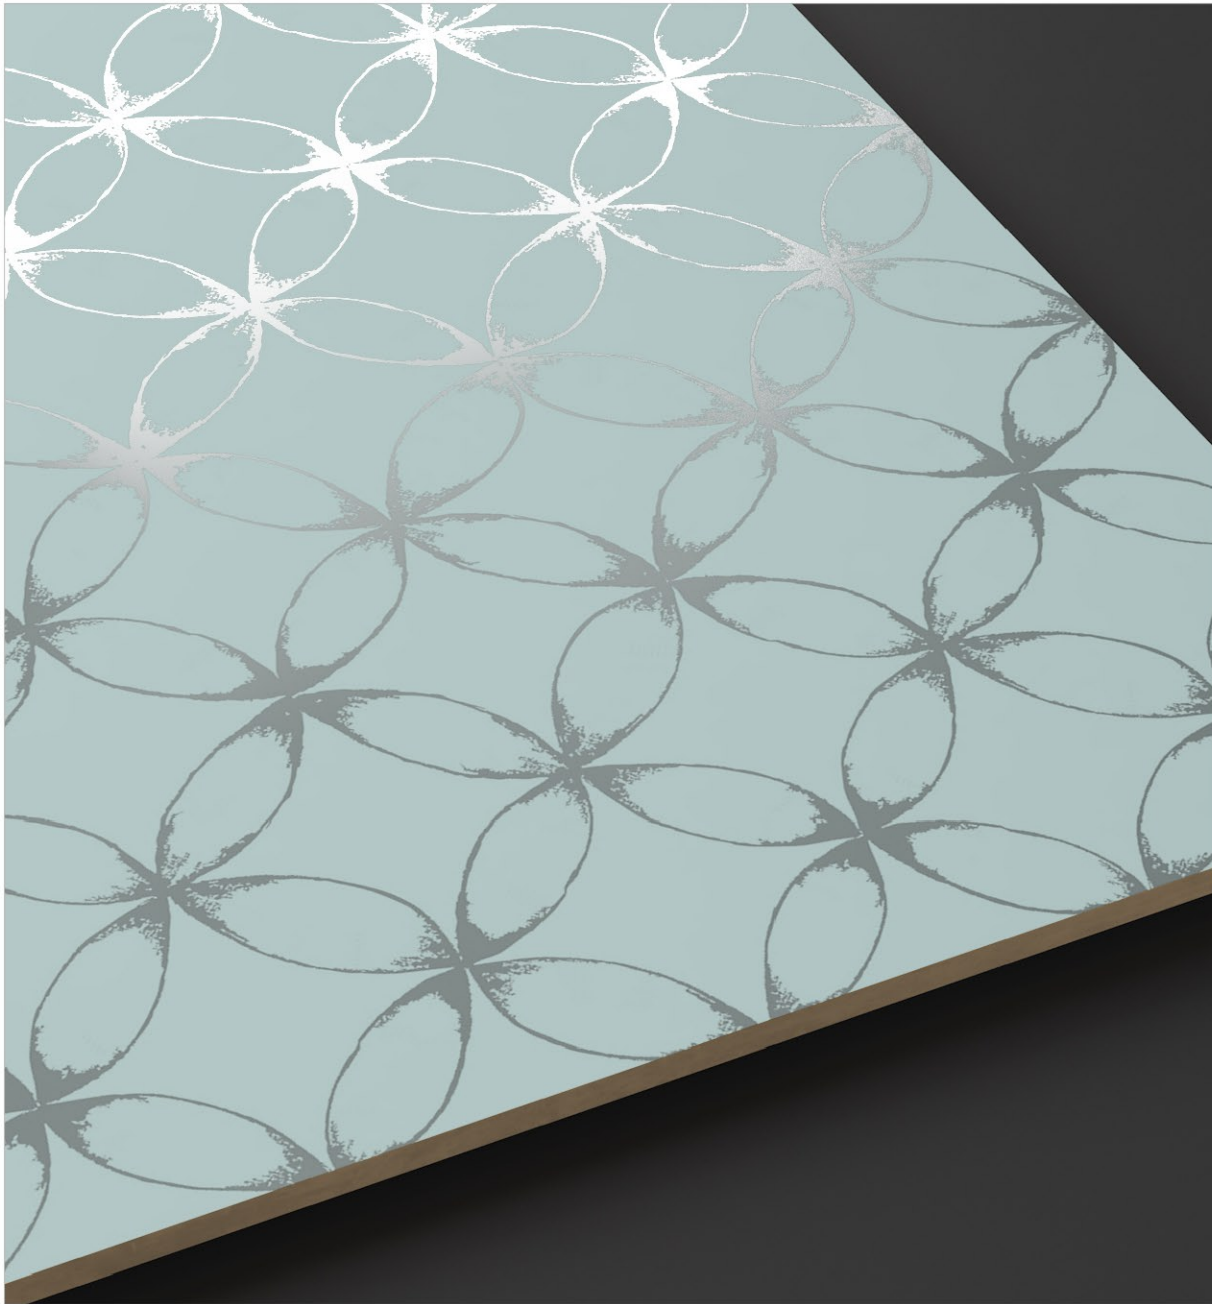

600x1200mm | Pastel Carving

Pastel
Carving

600x1200mm

New Finishes –
Elegant from every side

Sky D'cor-2 | Sky

600x1200mm | Pastel Carving

Pastel
Carving

600x1200mm

New Finishes –
Elegant from every side

Sky D'cor-3 | Sky

600x1200mm | Pastel Carving

SOLOREX
★★★★★

Pastel
Carving

600x1200mm

New Finishes –
Elegant from every side

Sky D'cor-4 | Sky