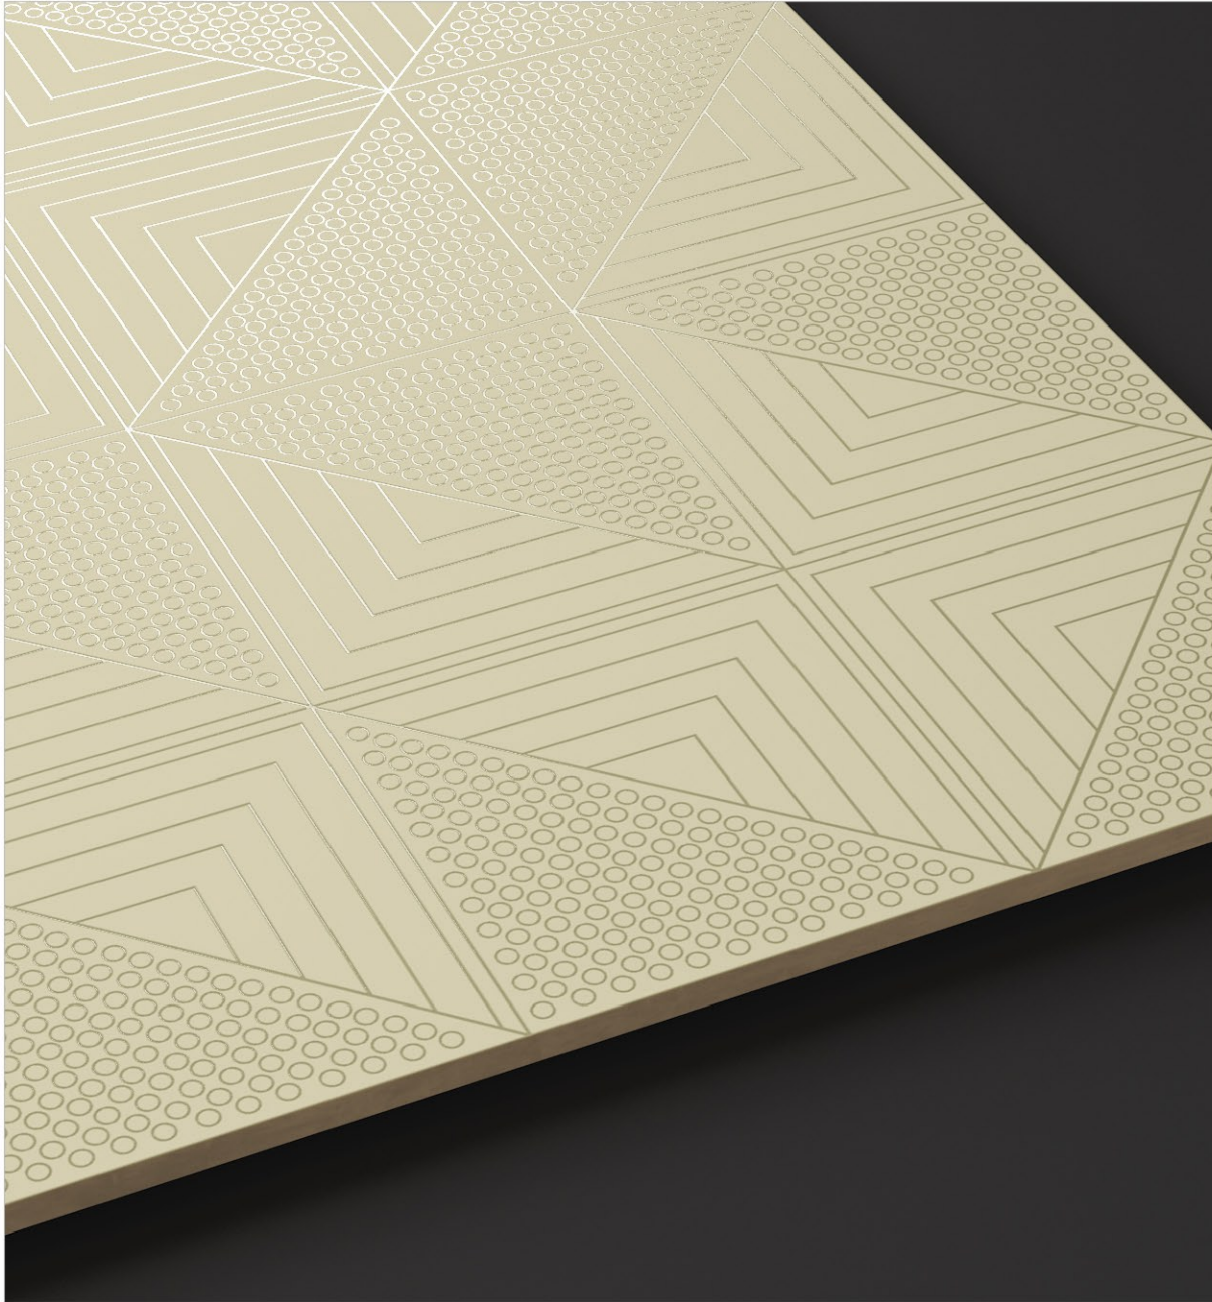

Pastel
Carving

600x1200mm

Unique Designs –
Feel the goodness

Amber D'cor-3 | Amber

600x1200mm | Pastel Carving