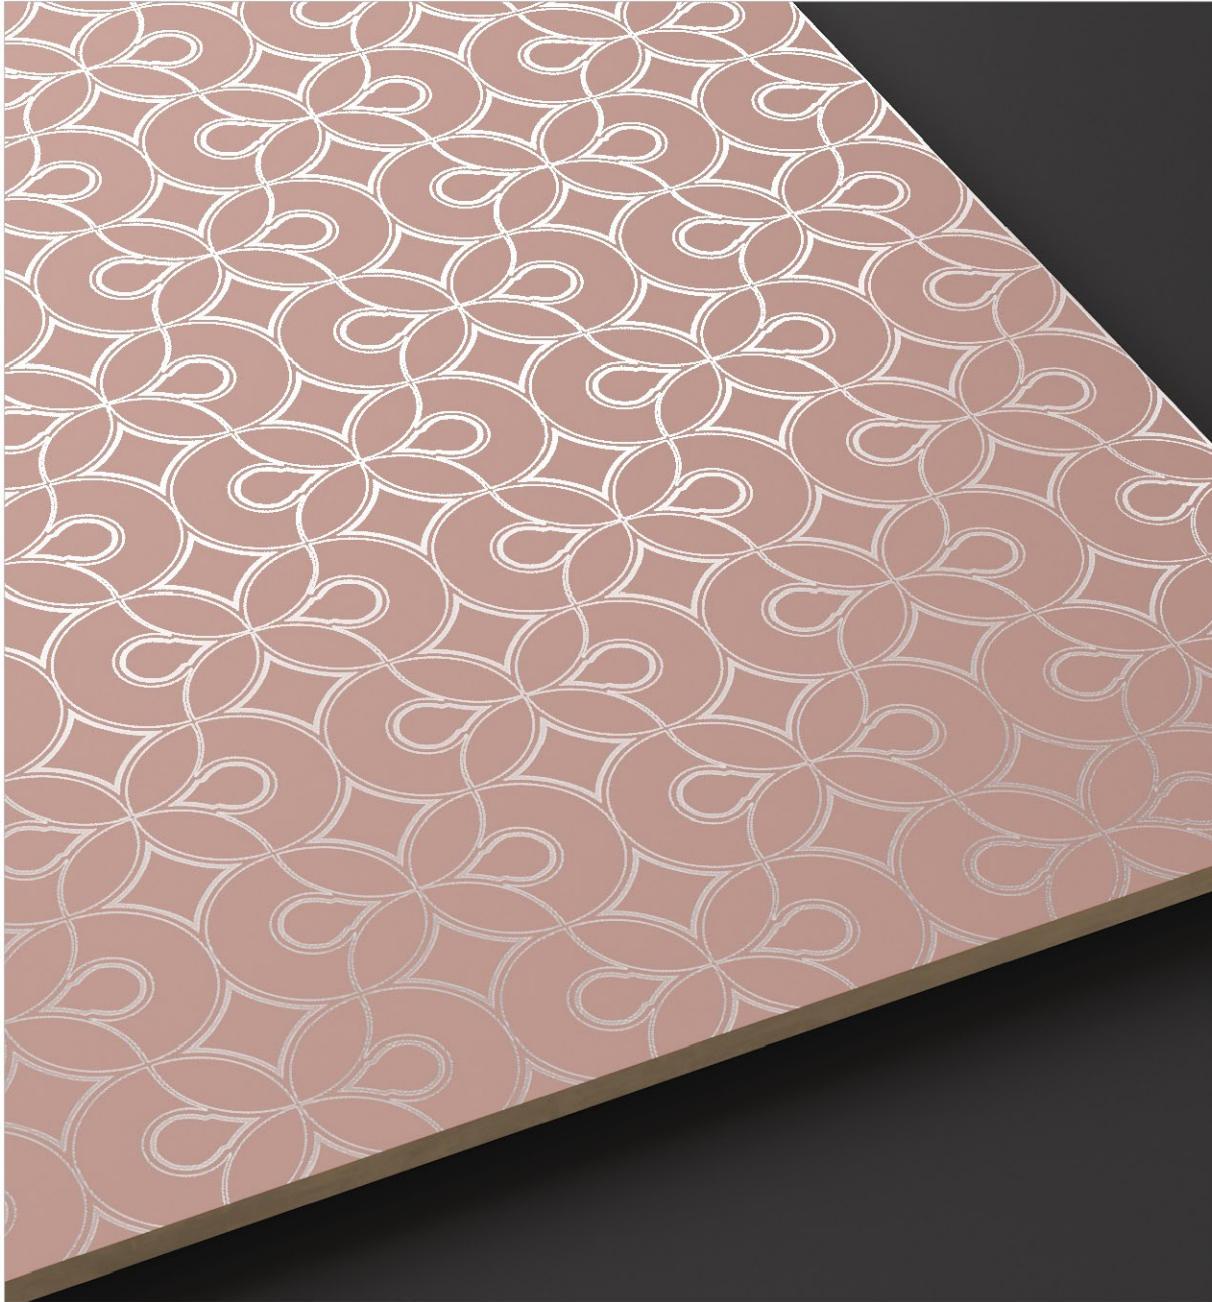

600x1200mm

Premium Tiles –
Exhibit royal panache

Ruby D'cor-3 | Ruby
600x1200mm | Pastel Carving

Pastel
Carving

600x1200mm

Premium Tiles –
Exhibit royal panache

Ruby D'cor-4 | Ruby

600x1200mm | Pastel Carving