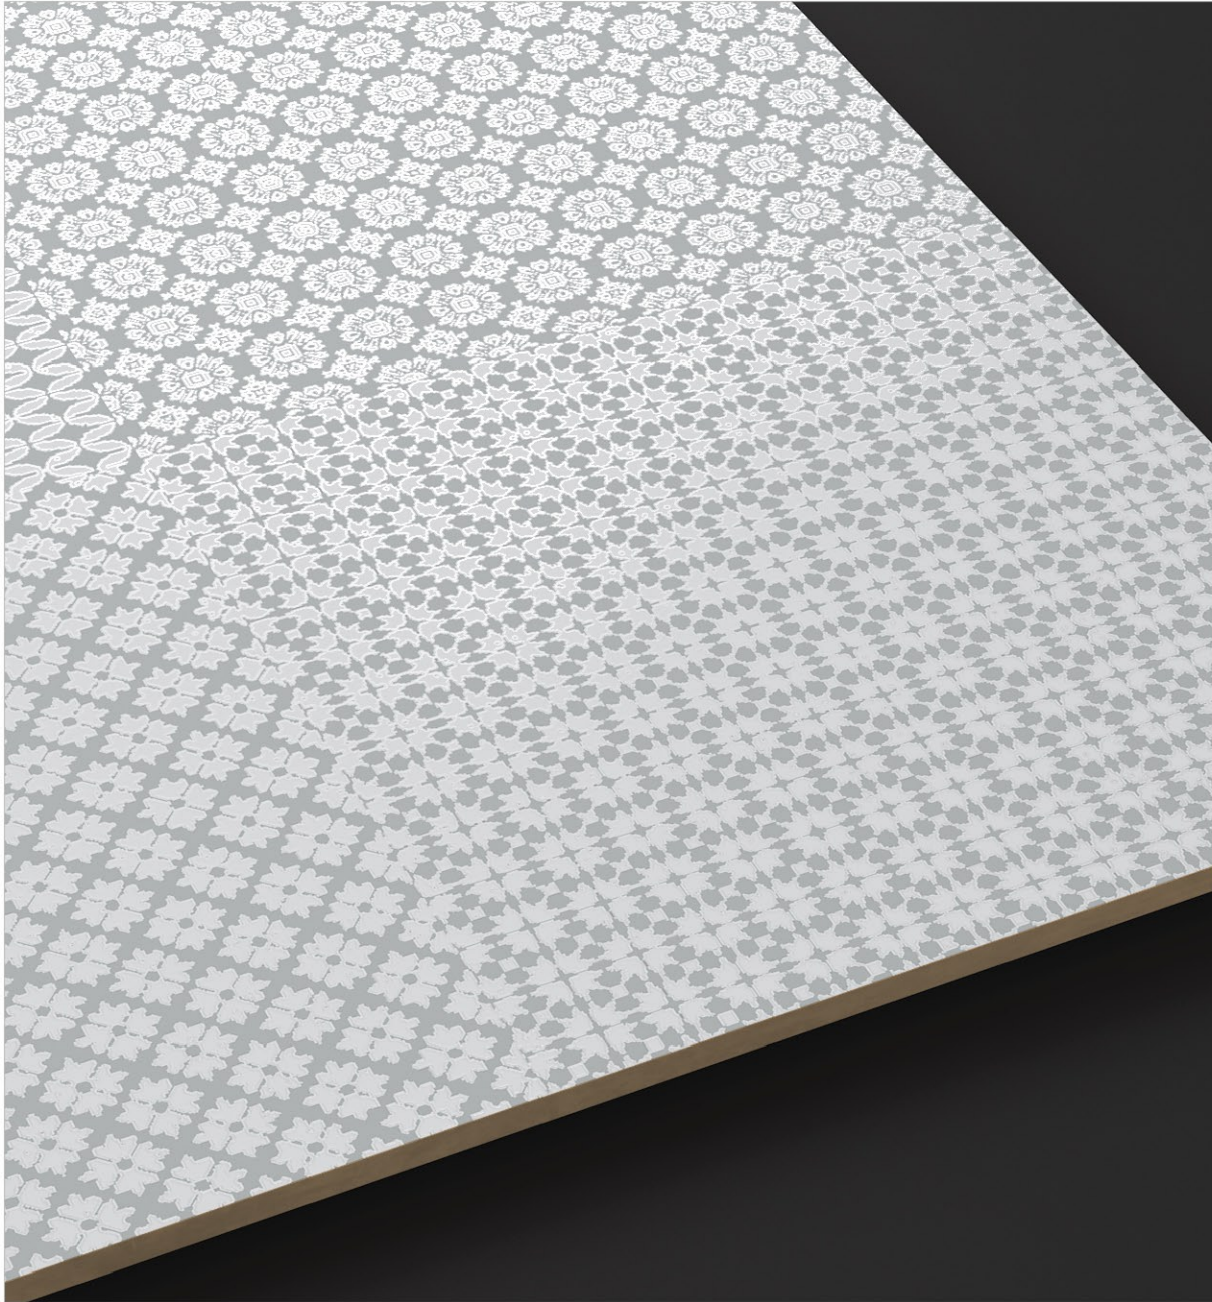

600x1200mm

Significant Sizes –
Artistry that excites

Grenite Gray D'cor-2 | Grenite Gray

600x1200mm | Pastel Carving

Pastel
Carving

600x1200mm

Significant Sizes –
Artistry that excites

Grenite Gray D'cor-3 | Grenite Gray
600x1200mm | Pastel Carving