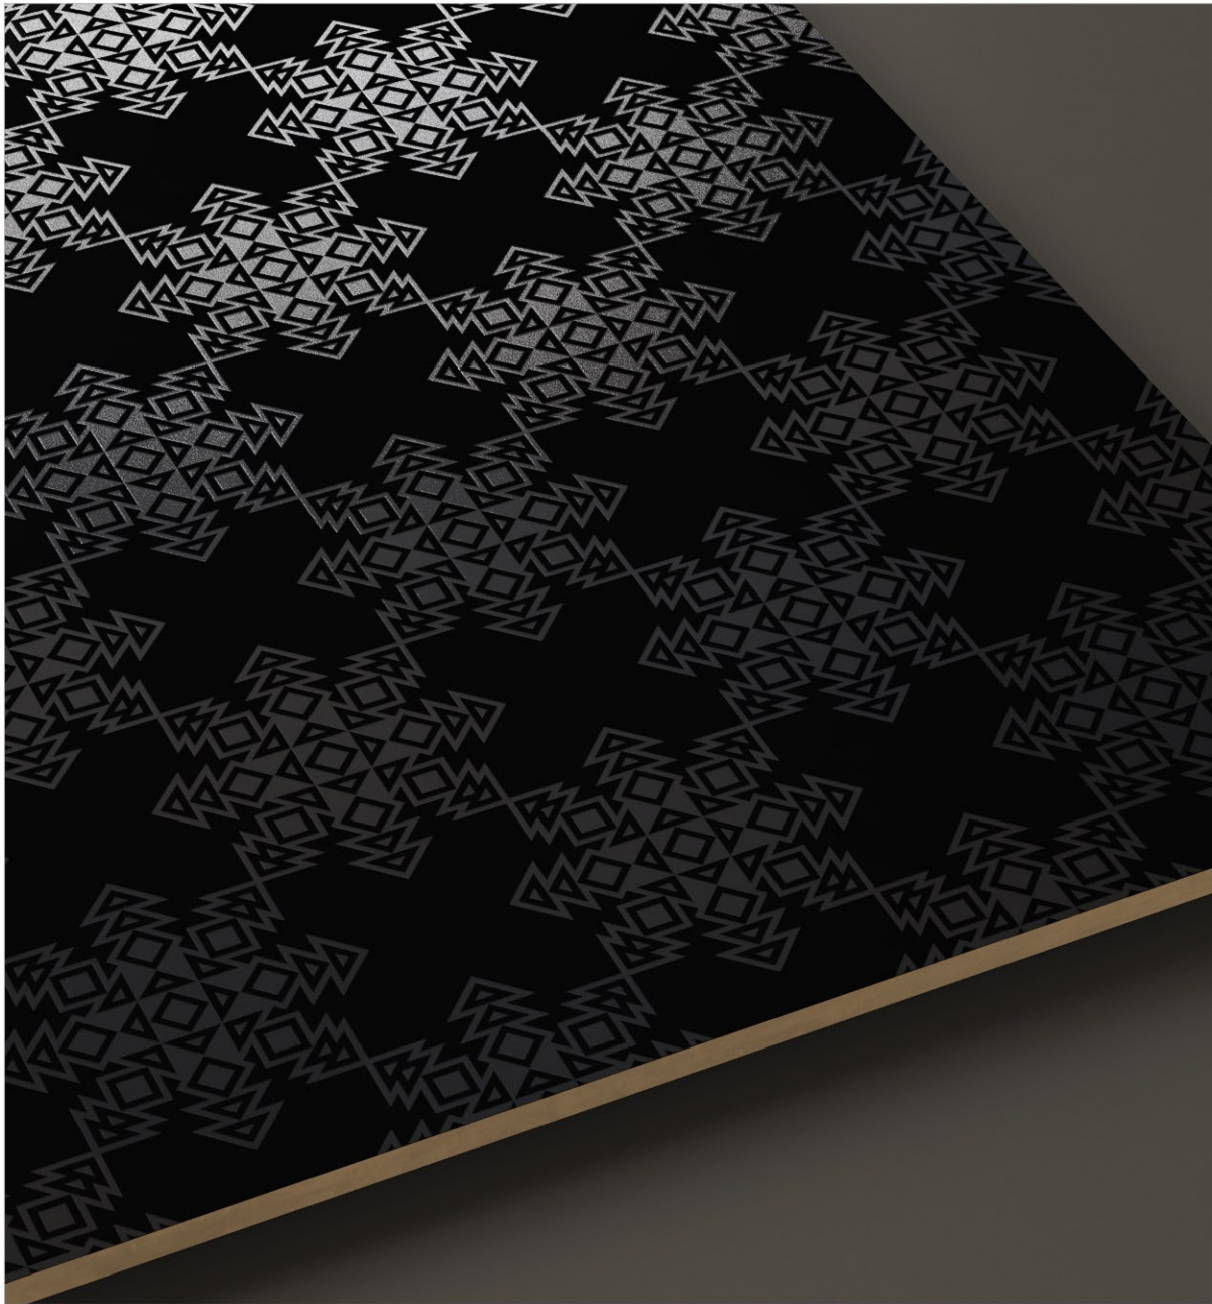

Express your personality through your place.

Pastel
Carving

600x1200mm

Modern Tech –
Create your masterpieces

Black D'cor-1 | Black

600x1200mm | Pastel Carving

Pastel
Carving

600x1200mm