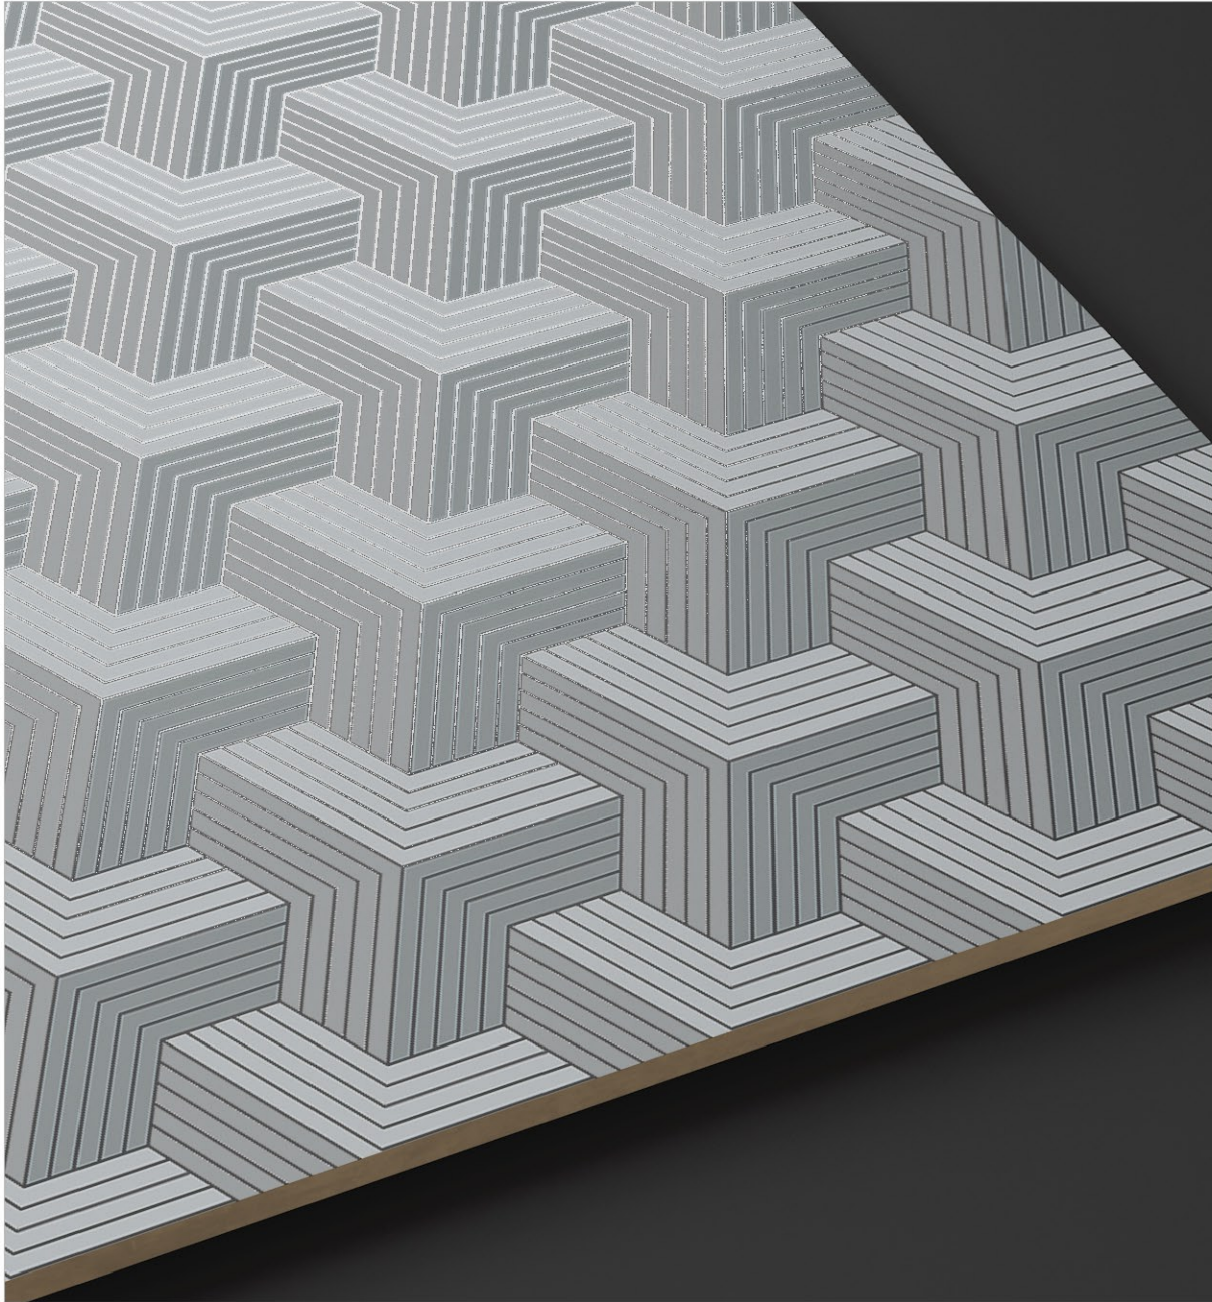

Grenite Gray

Gives meaning to scattered thoughts

Pastel
Carving

600x1200mm

Significant Sizes –
Artistry that excites

Grenite Gray D'cor-1 | Grenite Gray

600x1200mm | Pastel Carving

Pastel
Carving