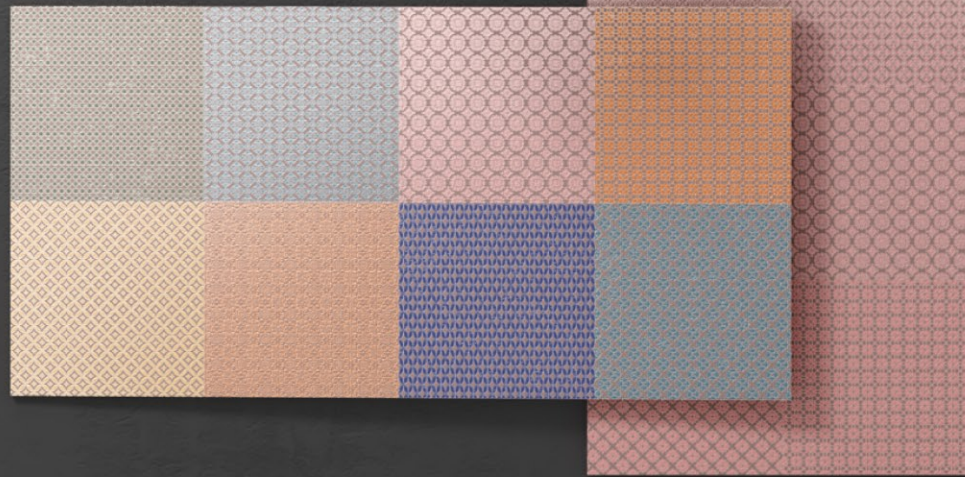

Ruby

Your bedroom represents your aura