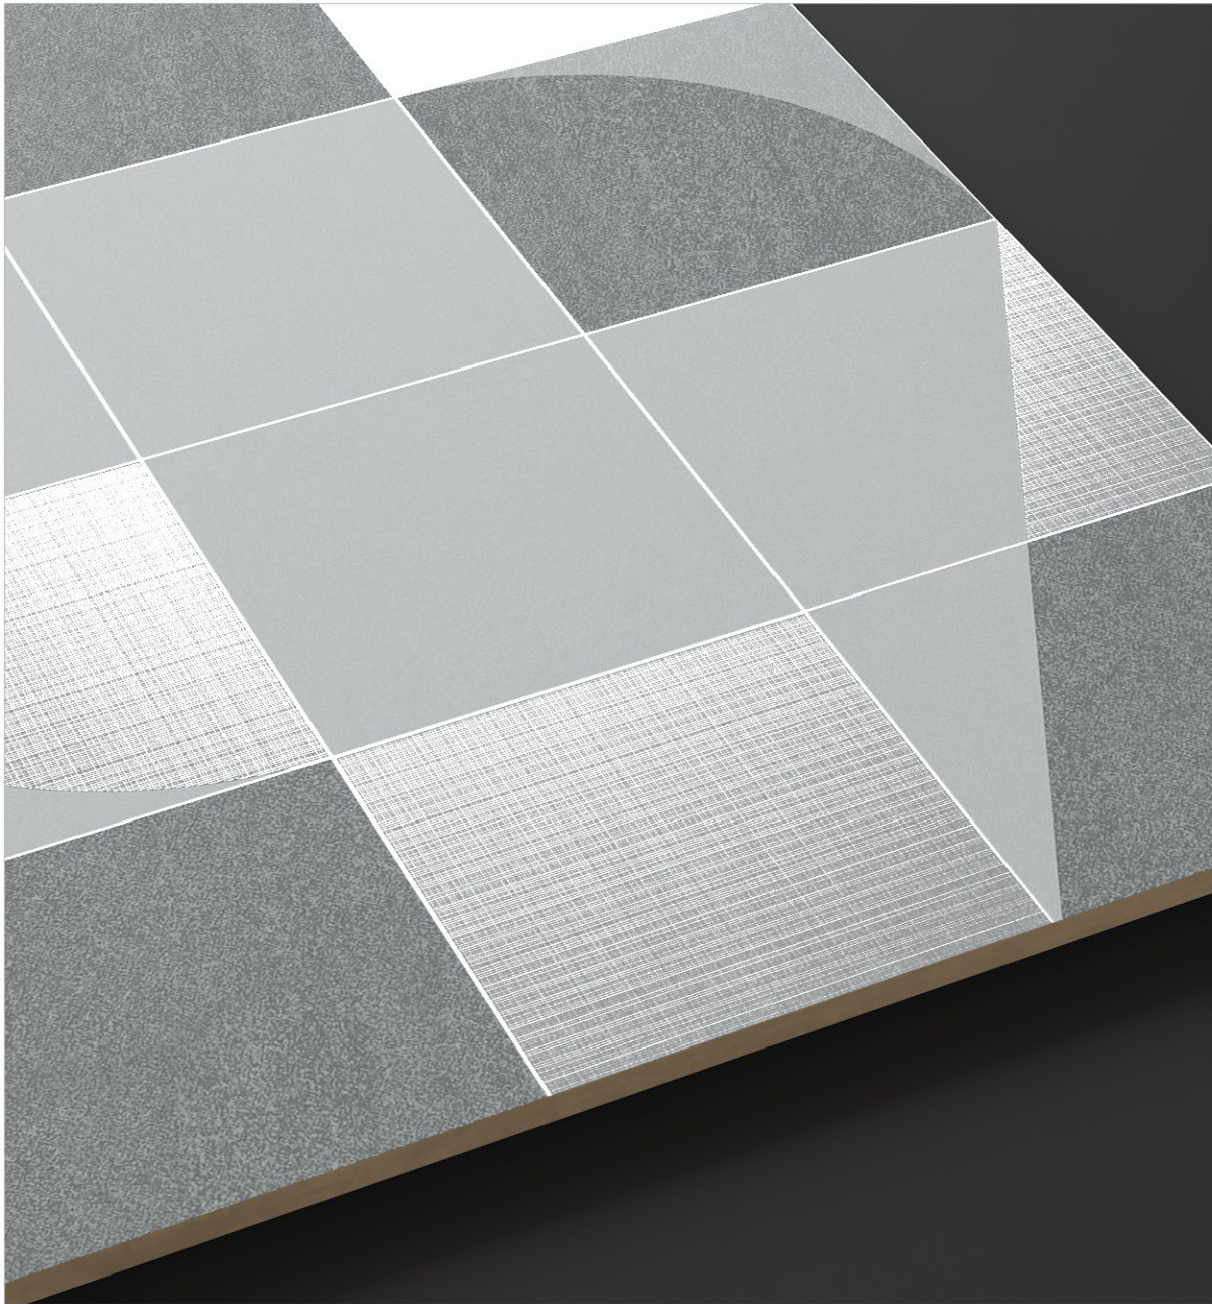

Pastel
Carving

600x1200mm

Significant Sizes –
Artistry that excites