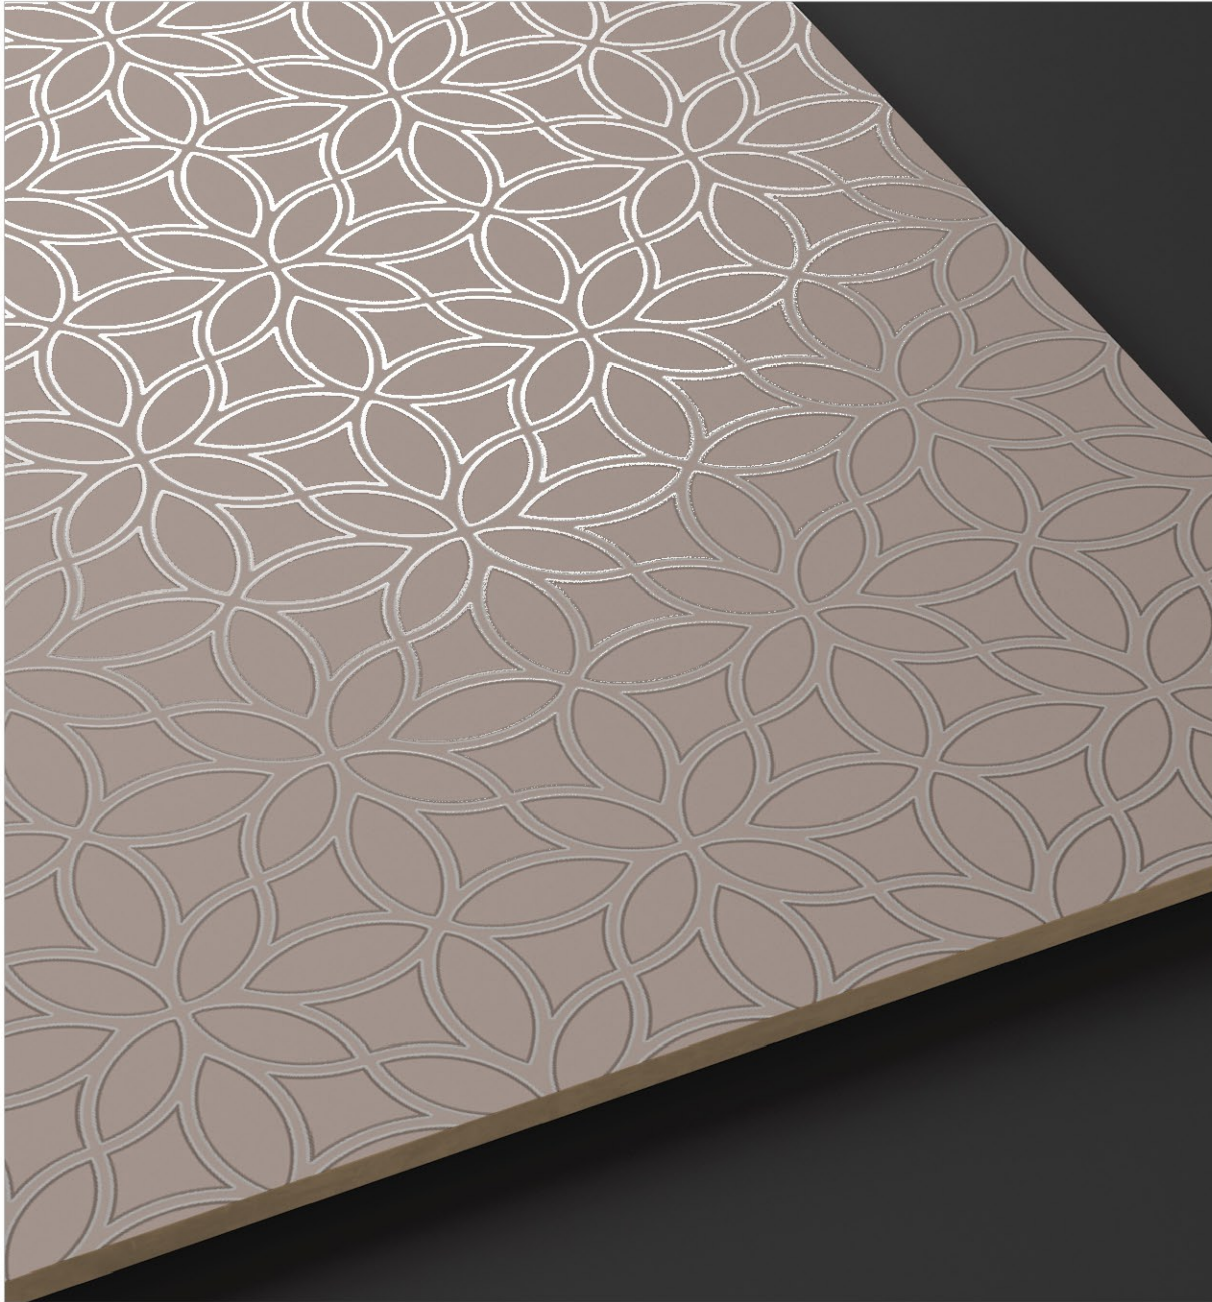

Pastel
Carving

600x1200mm

Be Brilliant -
Touch of luxury