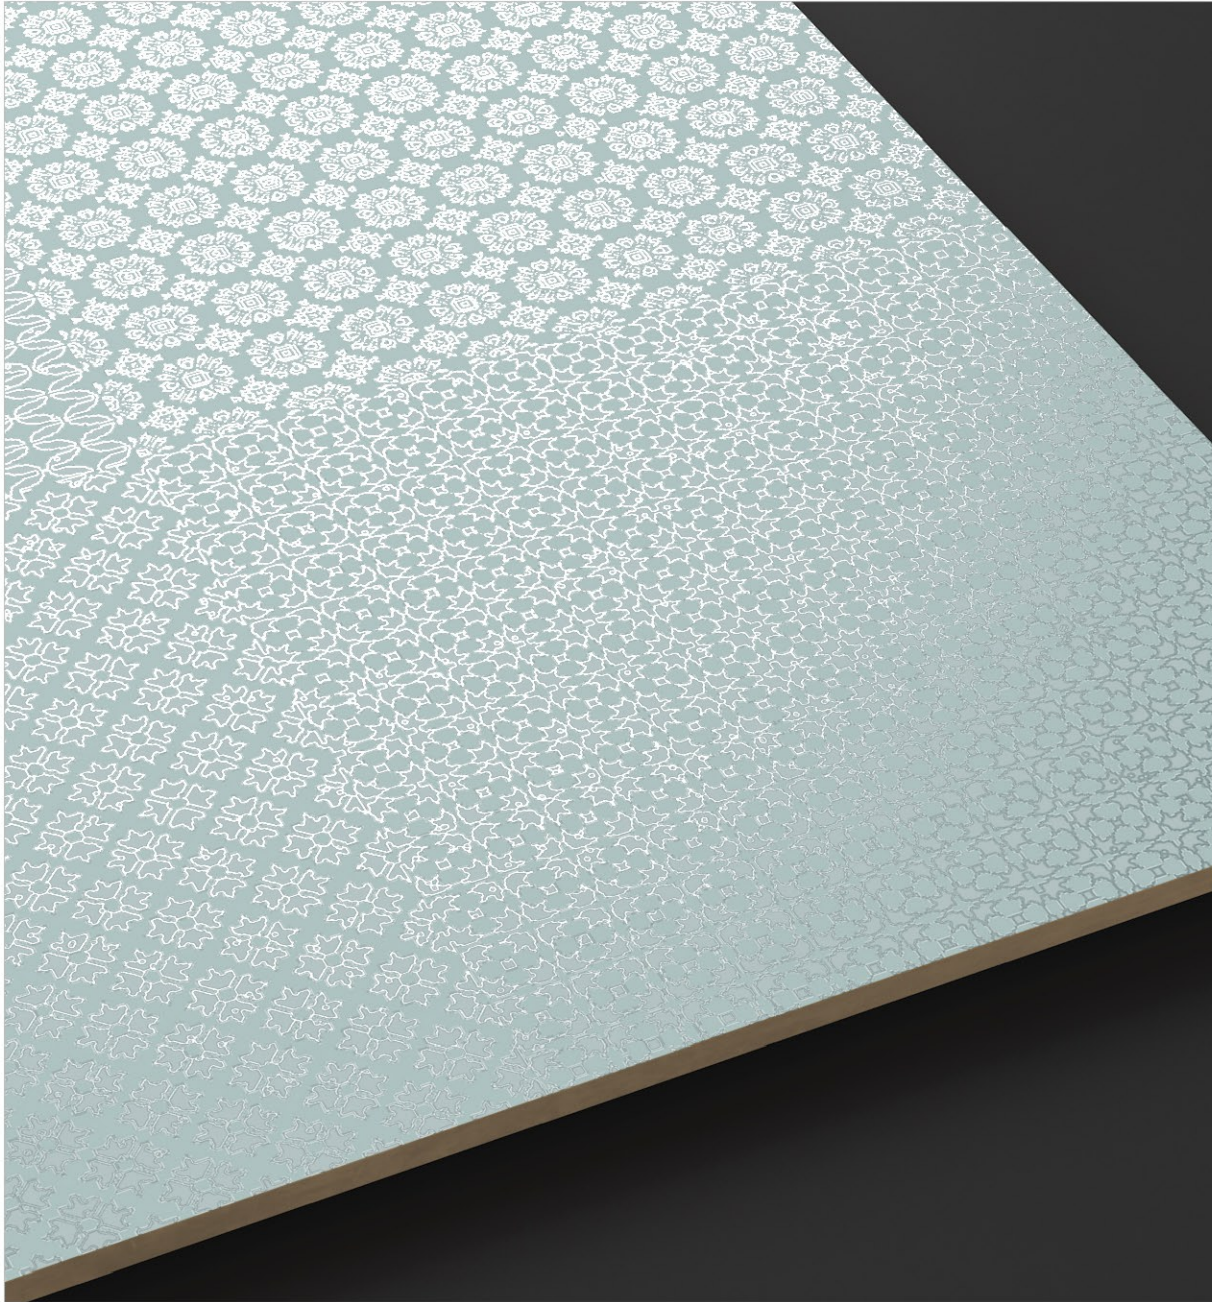

New Finishes –
Elegant from every side

Sky D'cor-3 | Sky

600x1200mm | Pastel Carving

SOLOREX
★★★★★

Pastel
Carving

600x1200mm

New Finishes –
Elegant from every side

Sky D'cor-4 | Sky